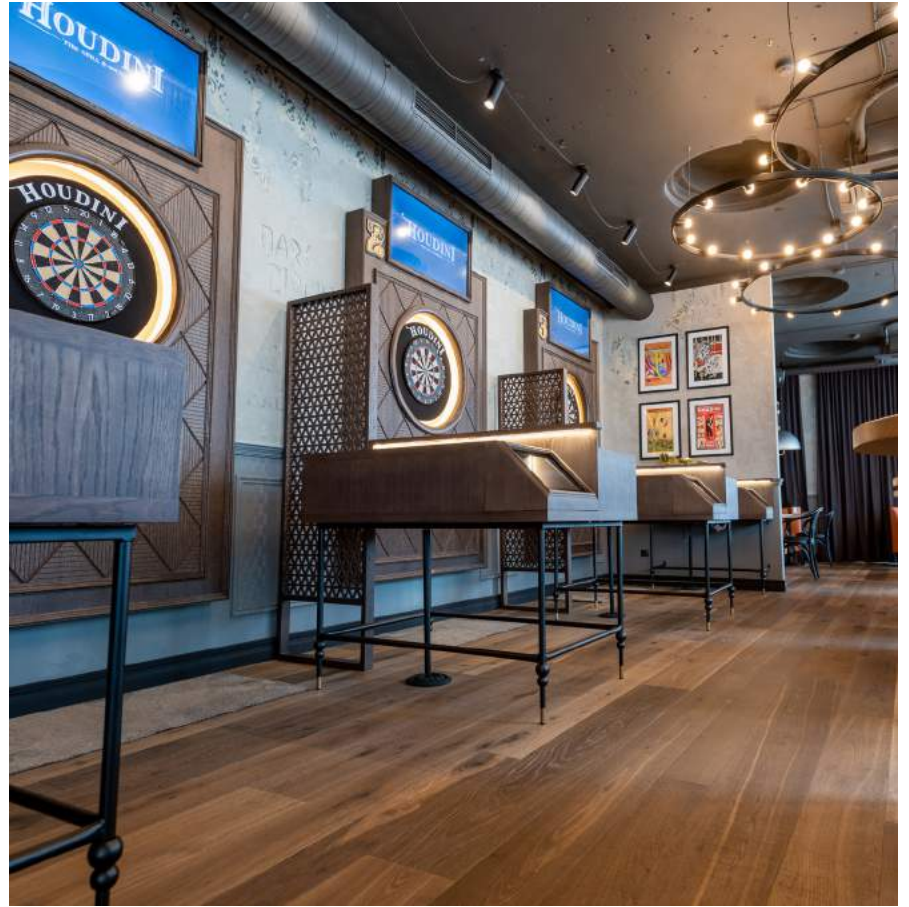

## CUSTOM MADE

Cross-cut planks

**CUSTOM**

This project is custom made

**OCEAN AIR**  
Herringbone modules  
490x490 mm