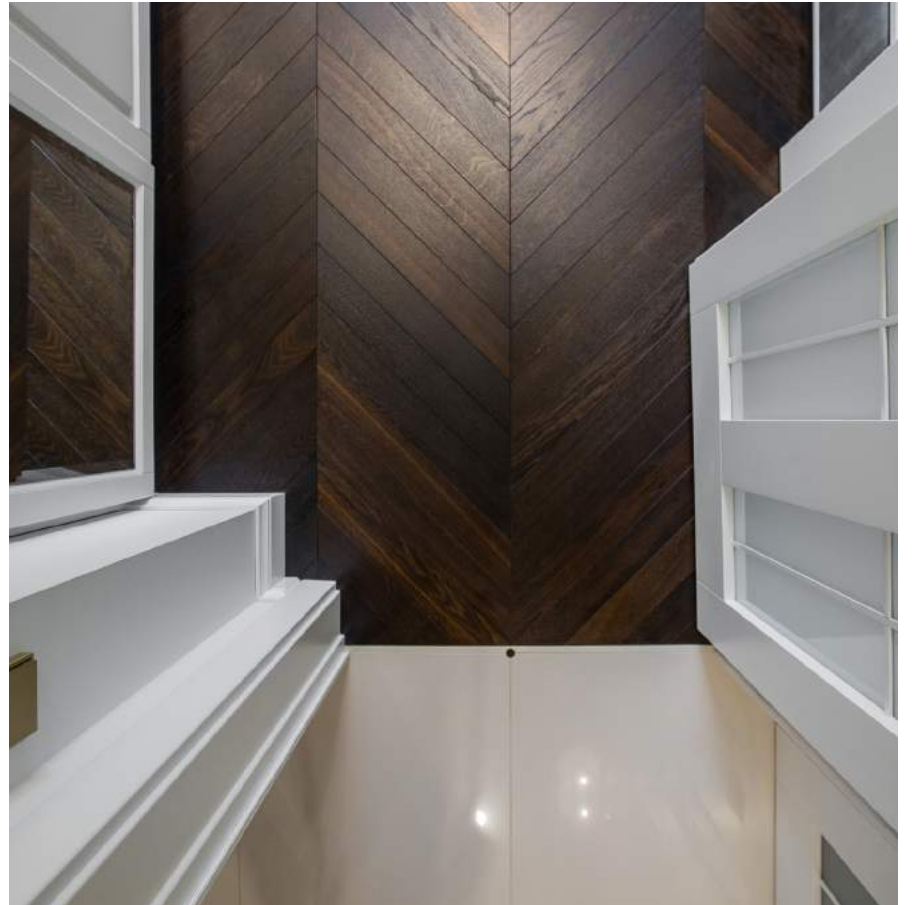

## OLYMPUS

Herringbone

**CUSTOM**

This project is custom made

**OMBRE OILED**

Chevron  
90x610 mm

**CUSTOM MADE**

Chevron