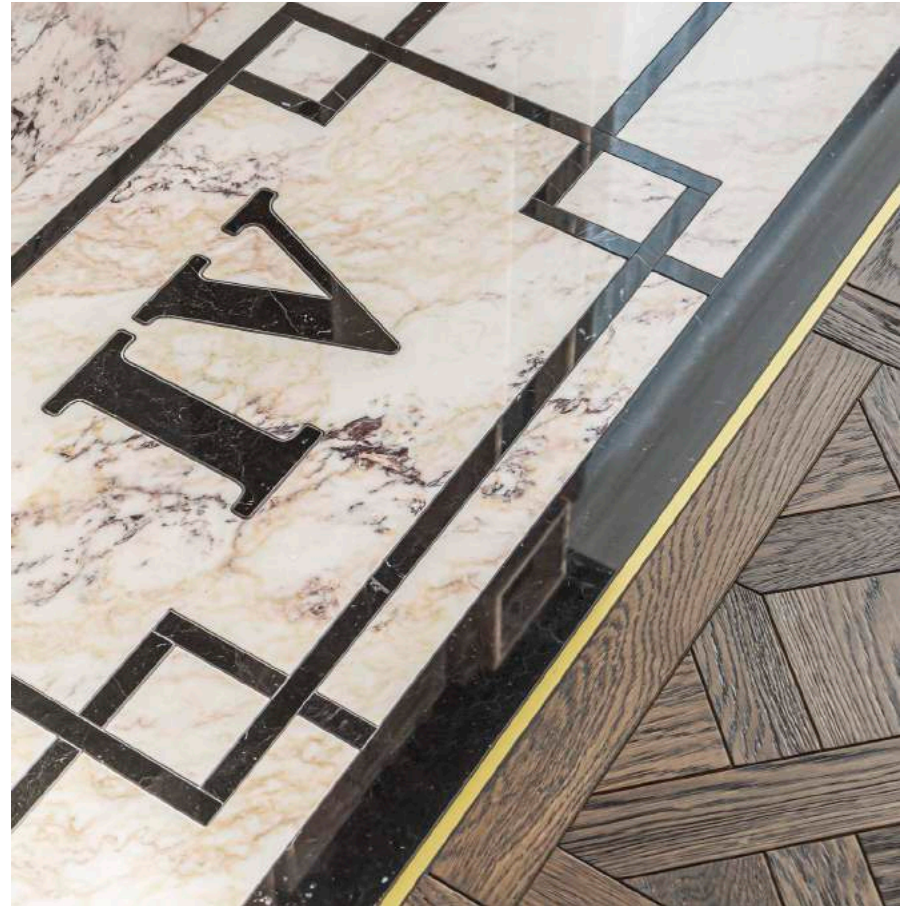

## CUSTOM MADE

Cross-cut planks

**CUSTOM**

This project is custom made

**OCEAN AIR**  
Herringbone modules  
490x490 mm

## CUSTOM MADE

Herringbone modules

**CUSTOM**

This project is custom made

Custom made color  
Versailles modules  
600x600 mm

**CUSTOM MADE**

Custom made color

frevinistudio.com

# SIZES & SHAPES

Standard or wide planks? Herringbone or Chevron?