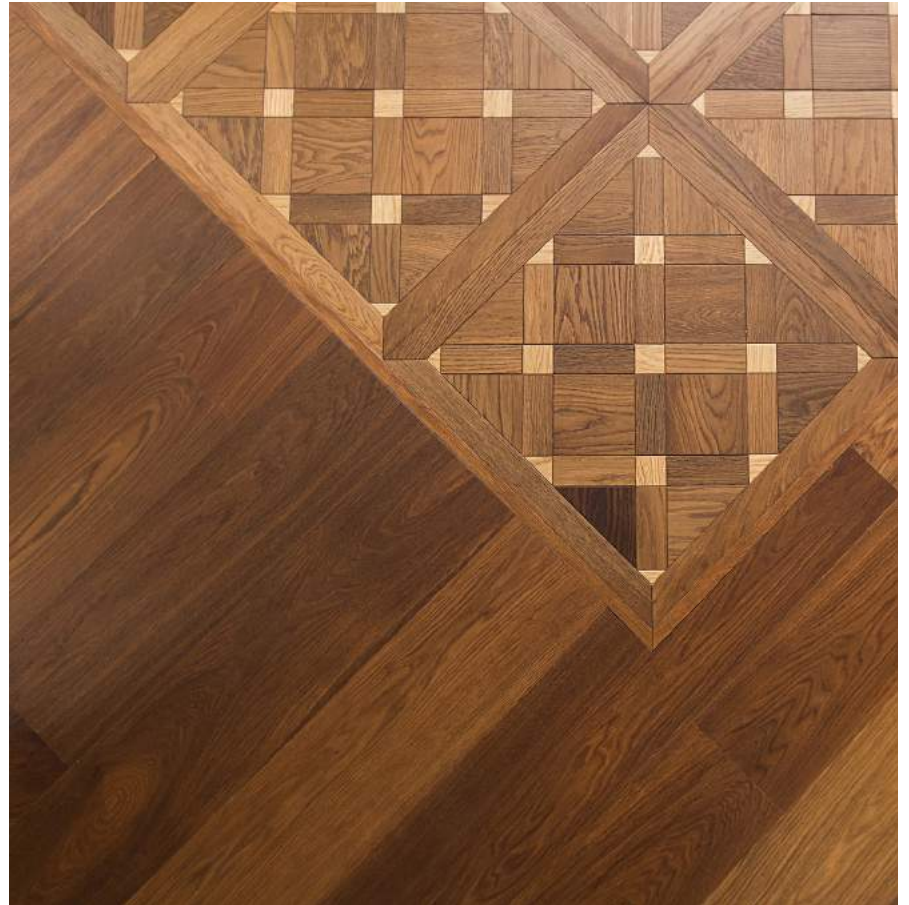

**CUSTOM MADE**

Diamonds

**CUSTOM**

This project is custom made

Custom made color  
Planks & versailles  
180x1750-2350 mm & 600x600 mm