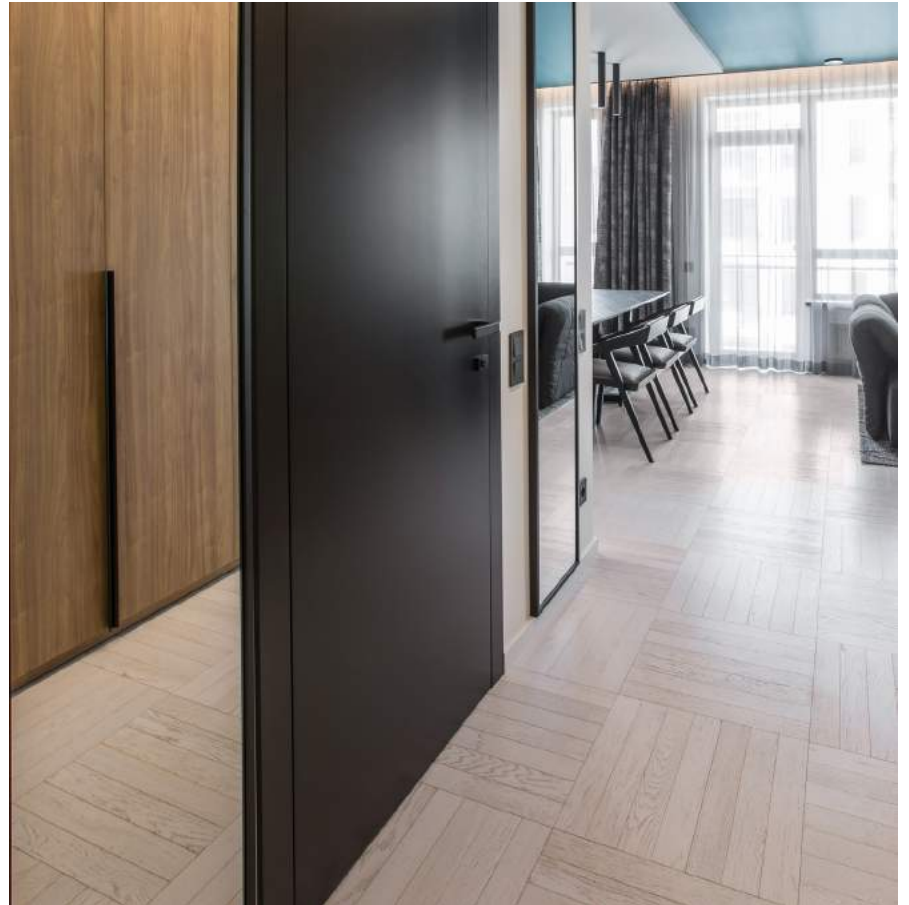

## CUSTOM MADE

Cross-cut planks

**CUSTOM**

This project is custom made

**OCEAN AIR**  
Herringbone modules  
490x490 mm