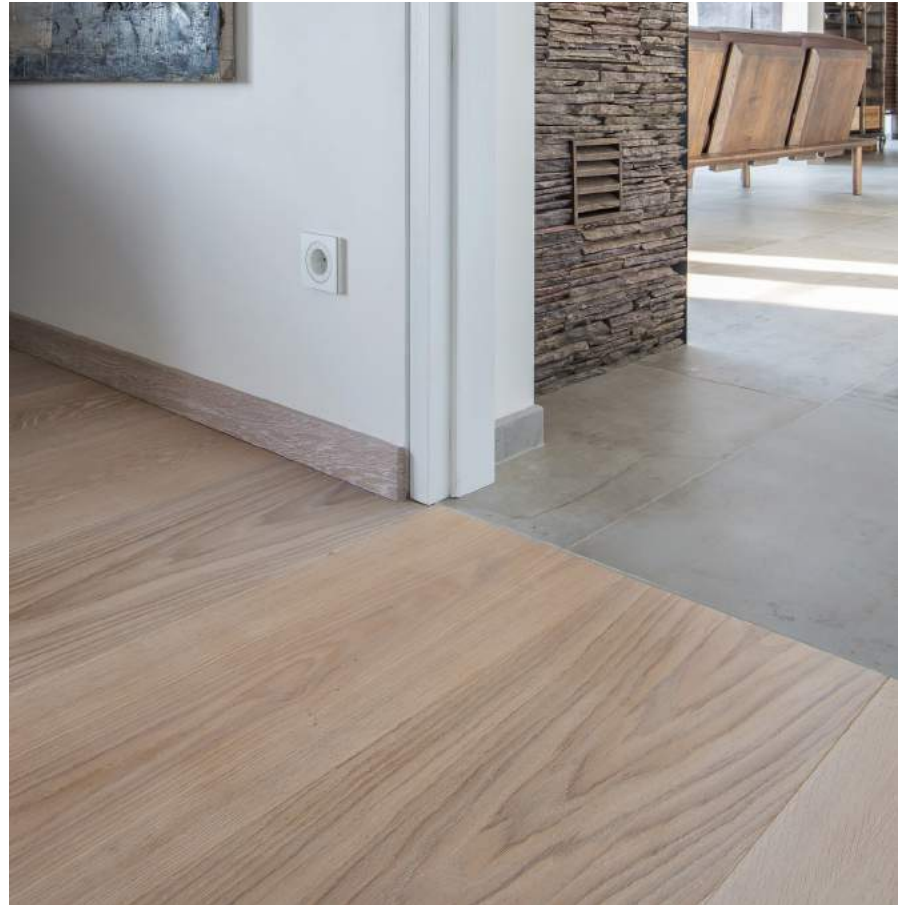

## SEASHELL

Planks

## OYSTER

MODERNO OIL COLLECTION

Planks

300x1750-2350 mm