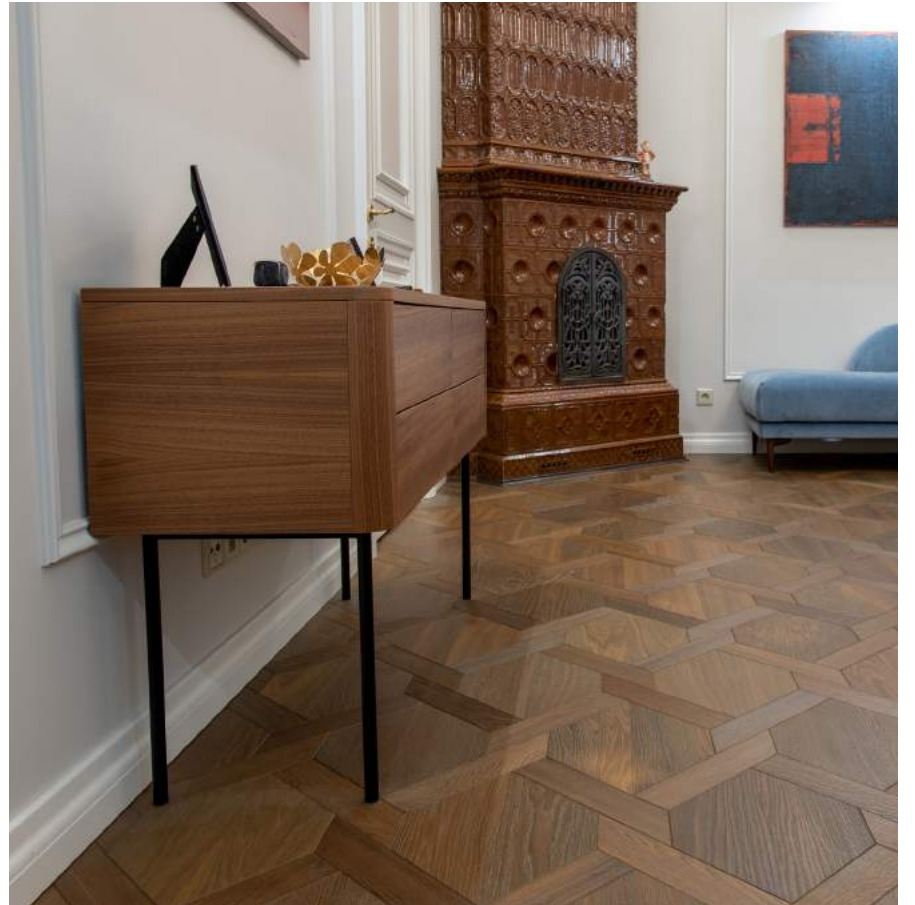

CUSTOM MADE

Mansion weave

frevinistudio.com