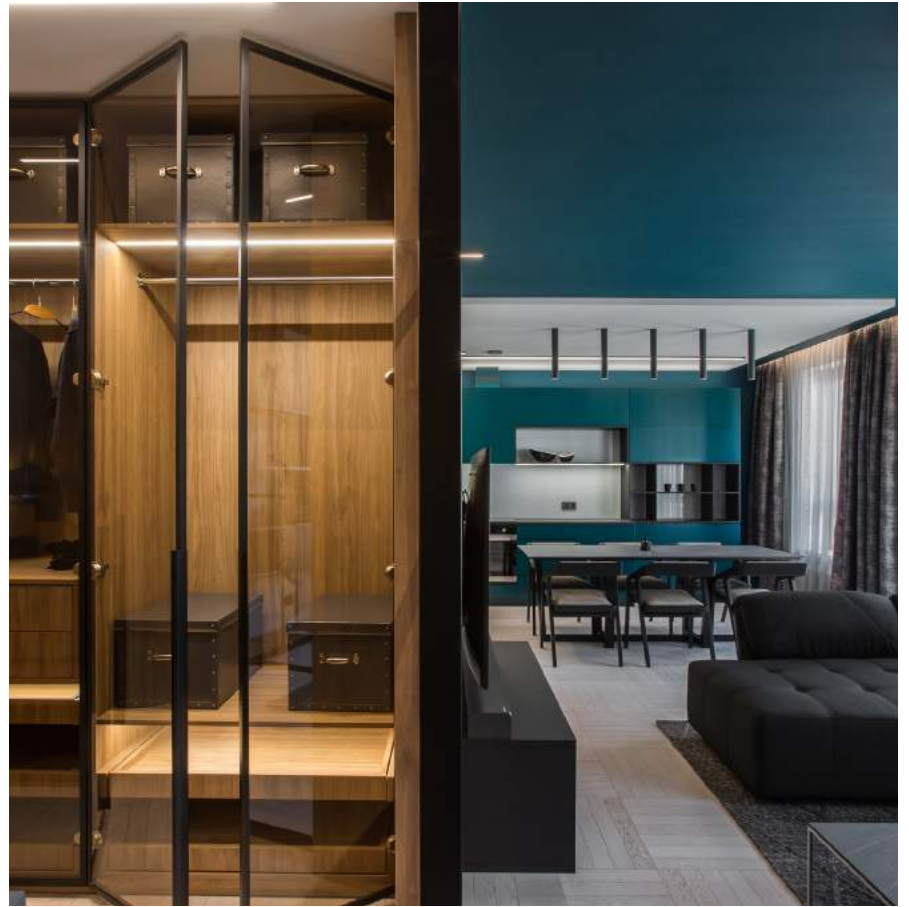

## CUSTOM MADE

Cross-cut planks

**CUSTOM**

This project is custom made

**OCEAN AIR**  
Herringbone modules  
490x490 mm