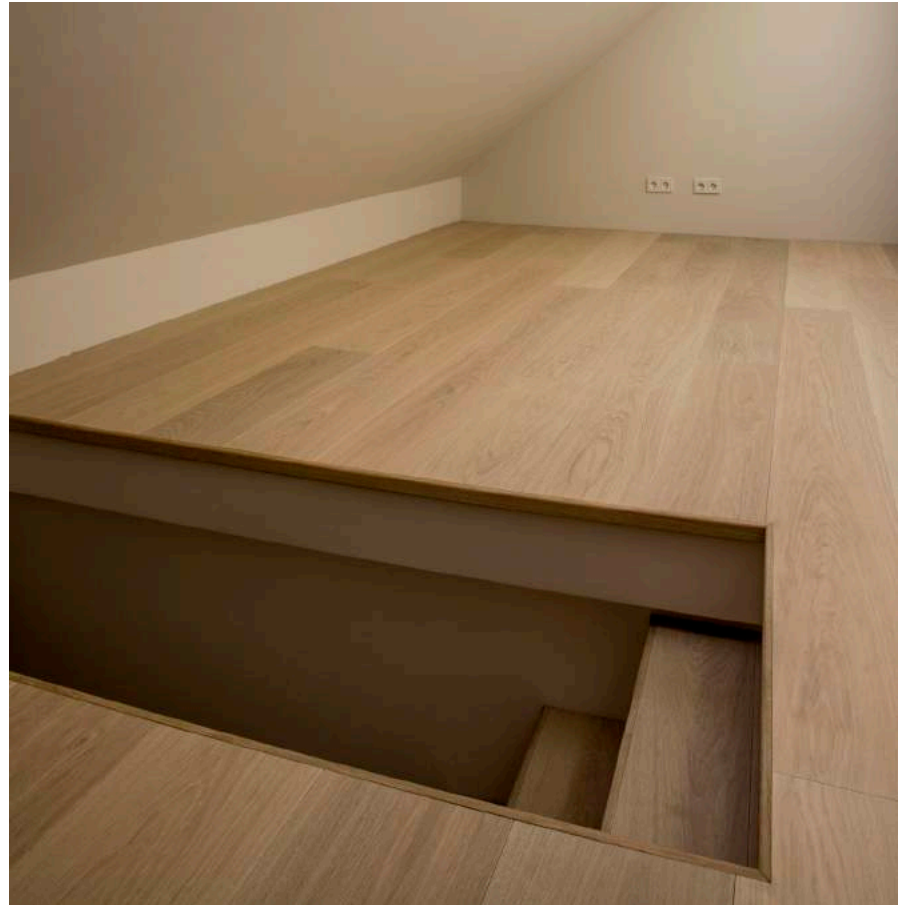

## GRACE

Planks (stairs, walls and ceiling)

## SEASHELL

MODERNO OIL COLLECTION  
Planks  
242x1750-2350 mm