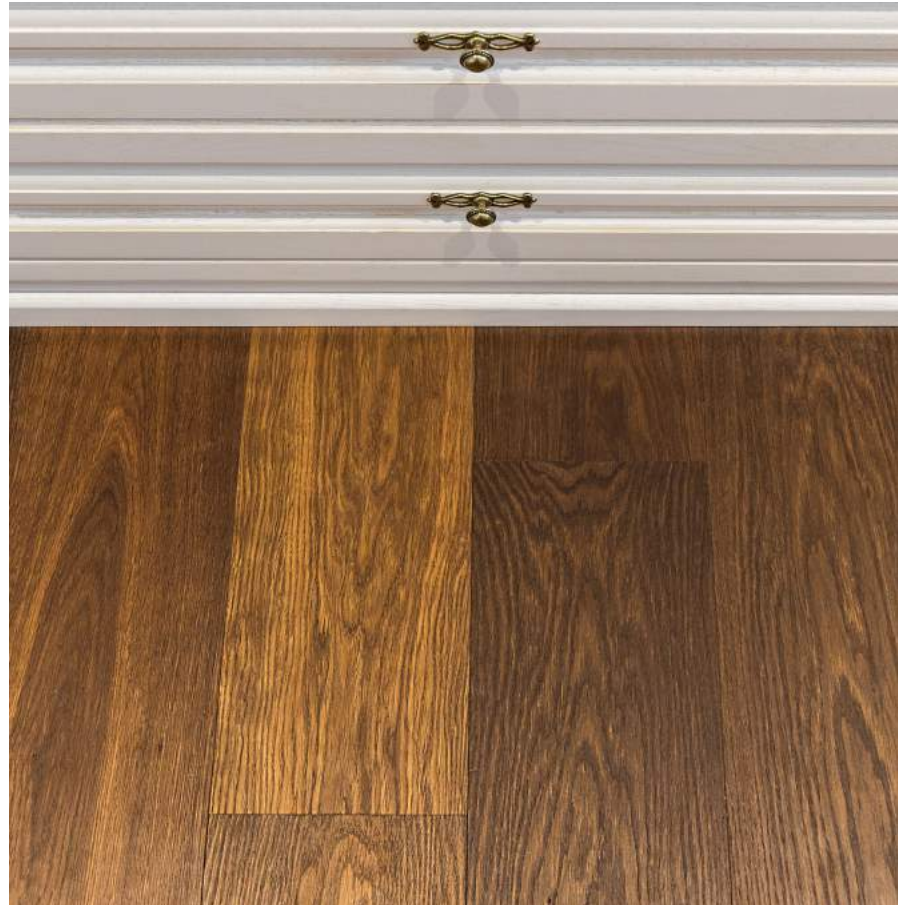

## COMFORT

MODERNO OIL COLLECTION  
Planks and walls  
152x1750-2350 mm