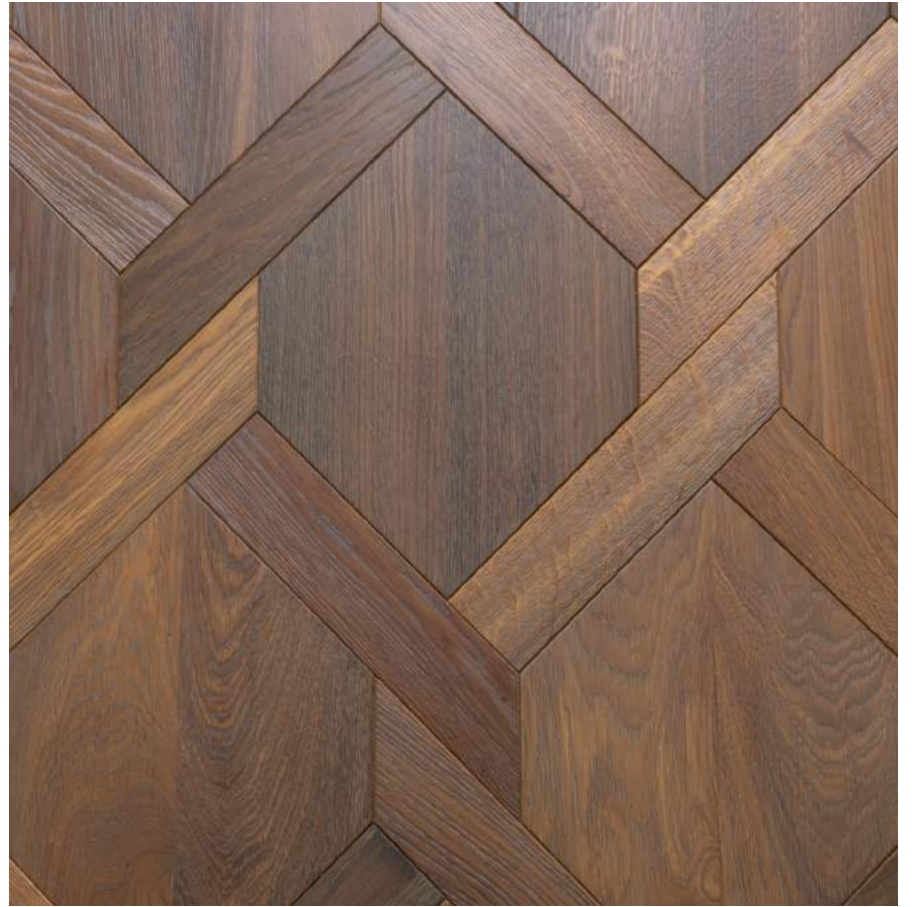

CUSTOM MADE

Mansion weave

frevinistudio.com