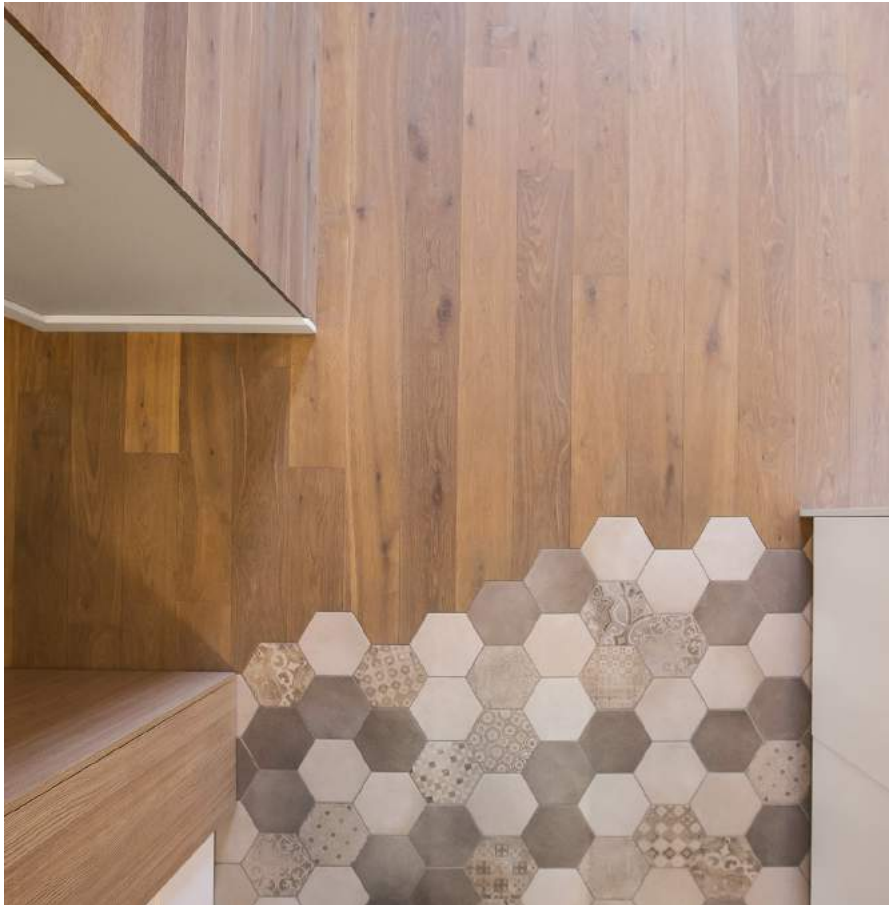

## COMFORT

MODERNO OIL COLLECTION  
Planks and walls  
152x1750-2350 mm