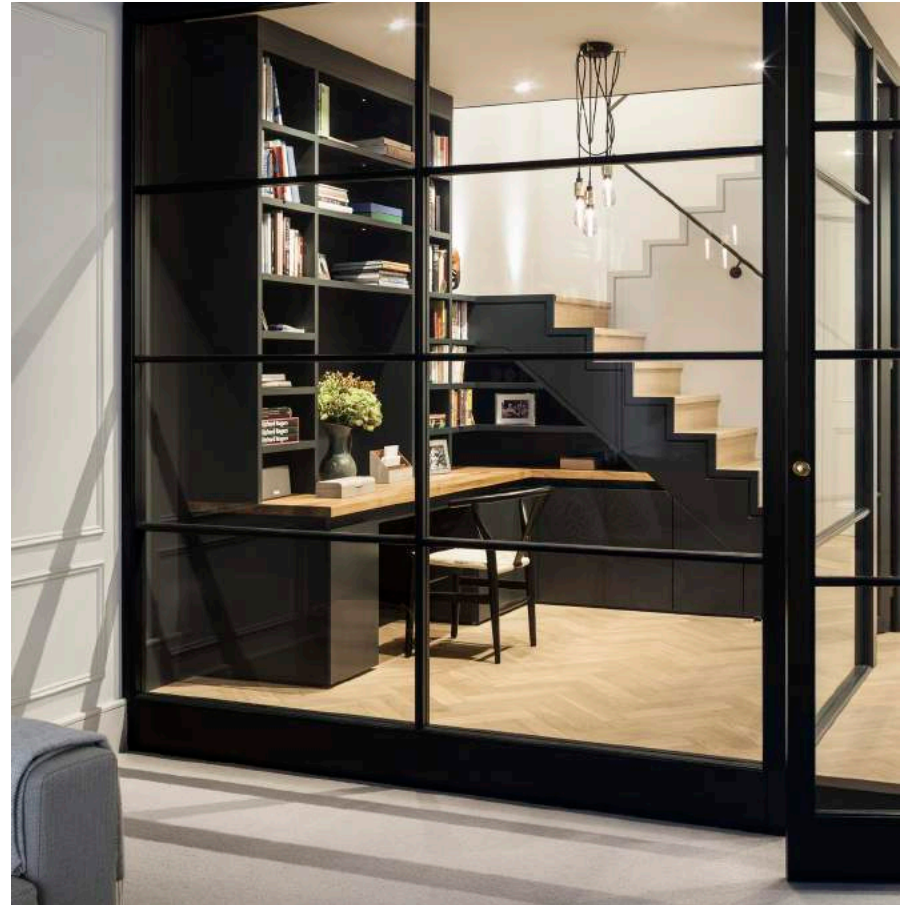

COMFORT

Herringbone