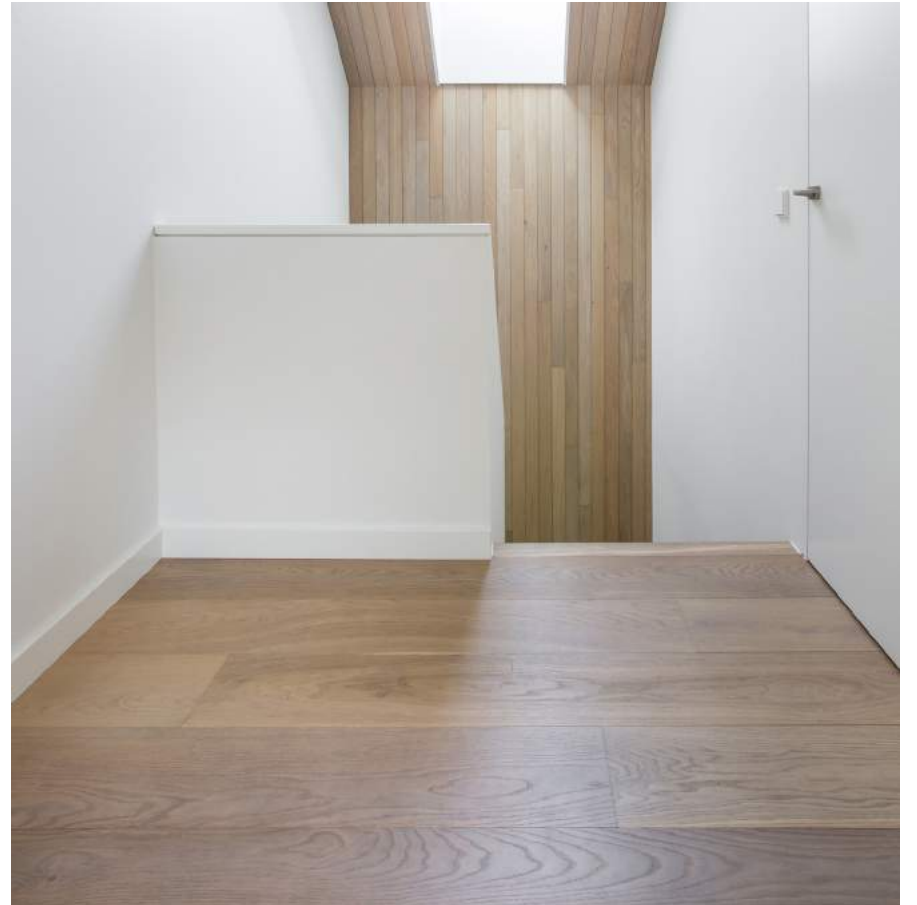

## GRACE

MODERNO OIL COLLECTION  
Planks (stairs, walls and ceiling)  
192x1750-2350 mm