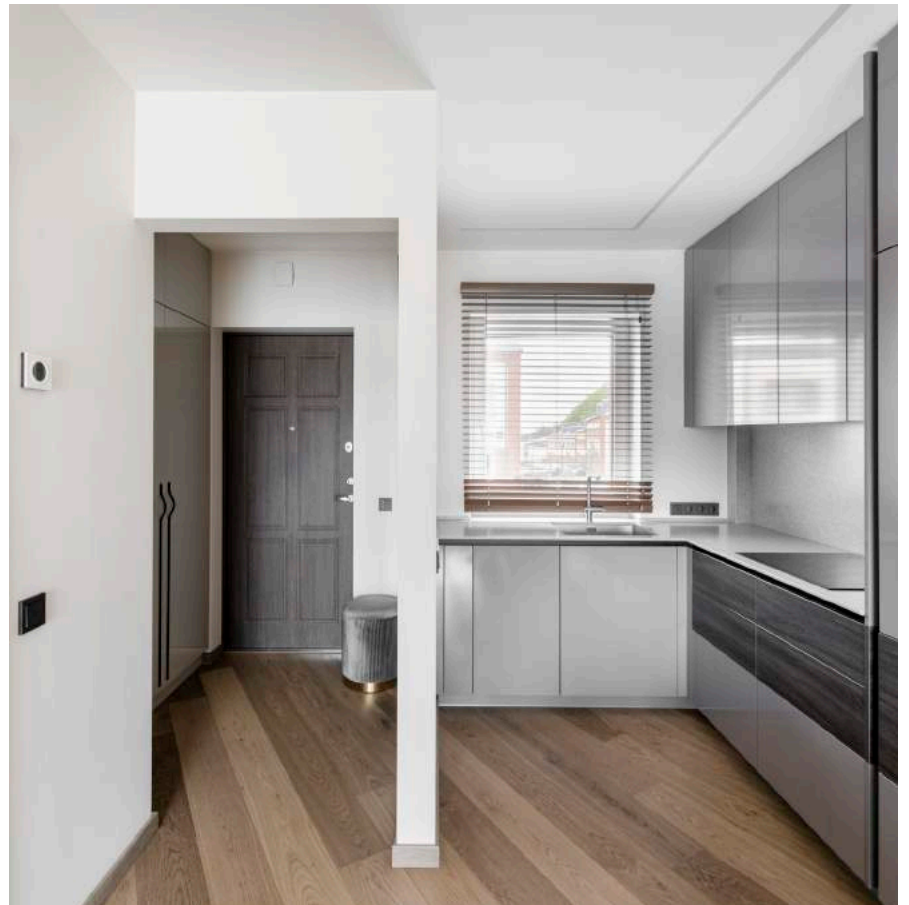

EVEREST

Planks