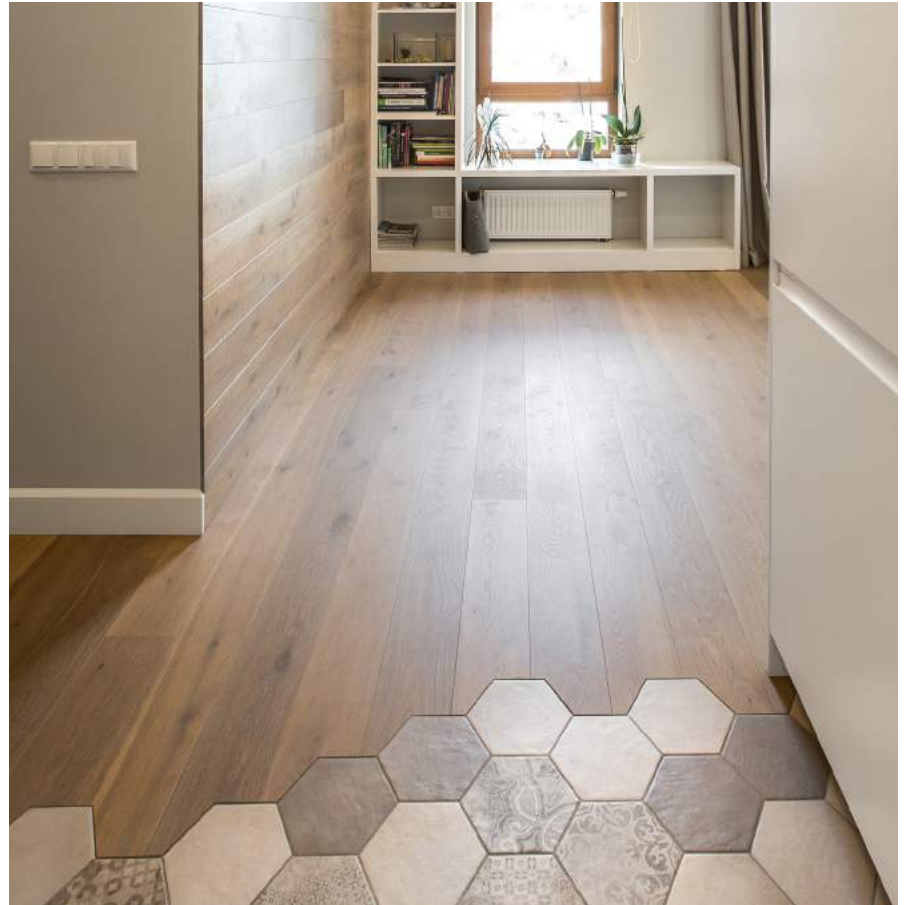

## COGNAC

MODERNO OIL COLLECTION

Planks

192x1750-2350 mm

## COMFORT

MODERNO OIL COLLECTION  
Planks and walls  
152x1750-2350 mm