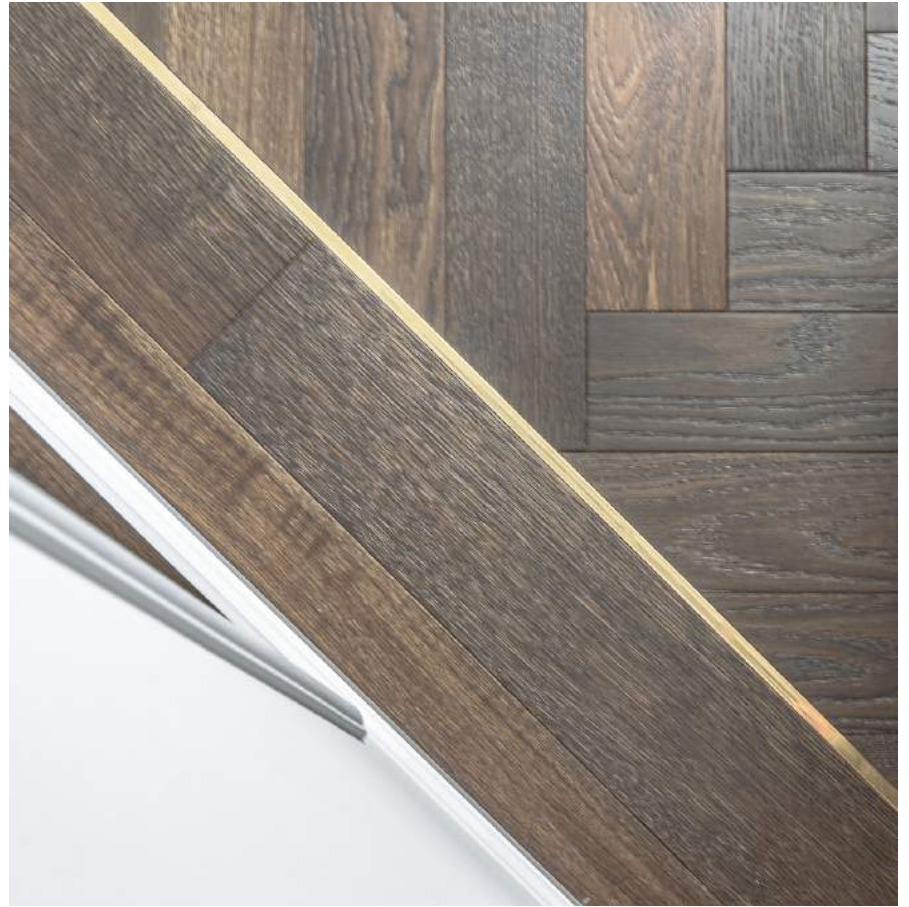

CUSTOM MADE

Herringbone