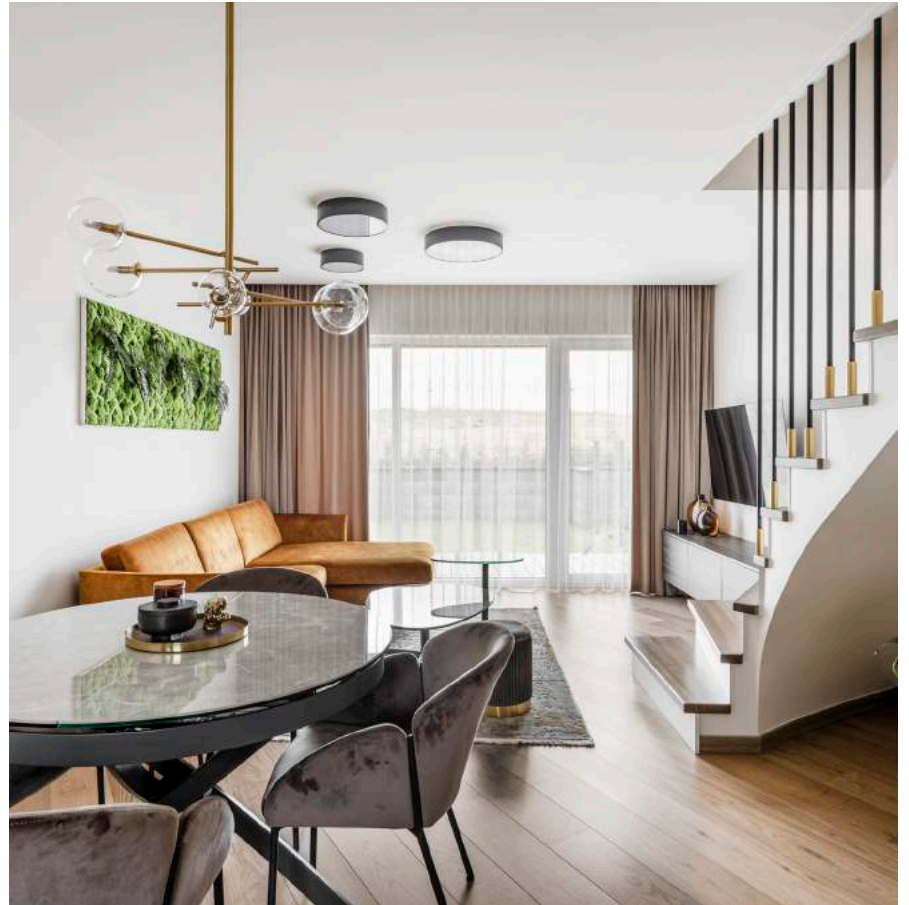

EVEREST

Planks