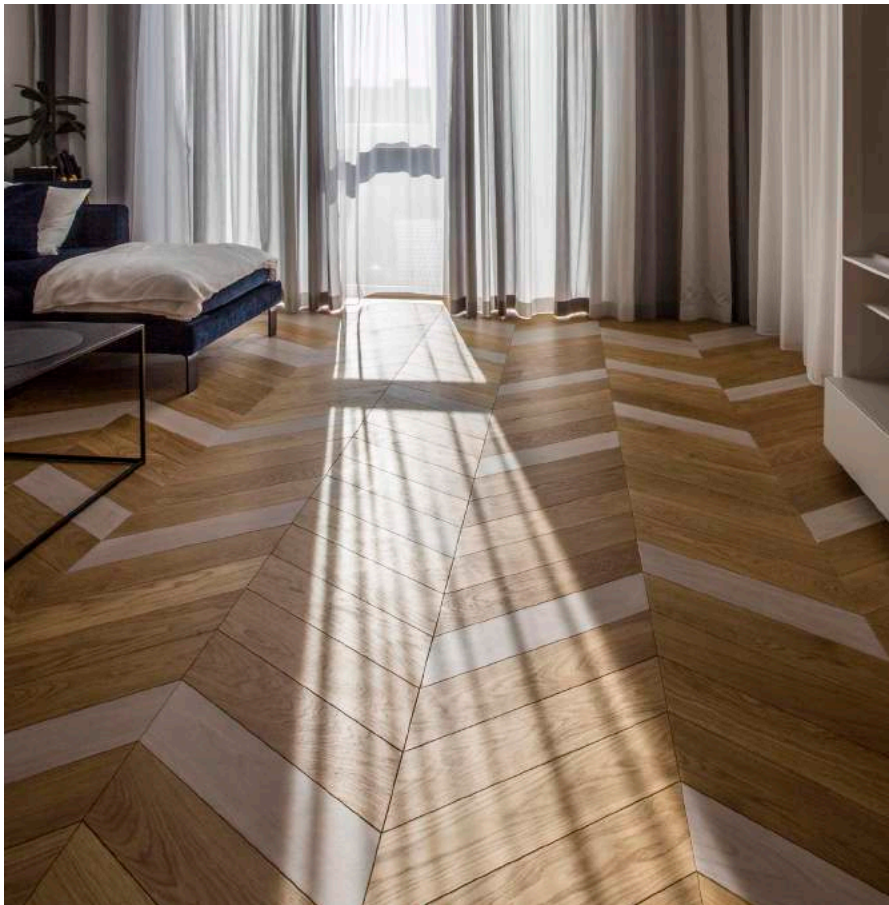

## POLAR WHITE + BASIC

MODERNO OIL COLLECTION  
Chevron  
100x600 mm