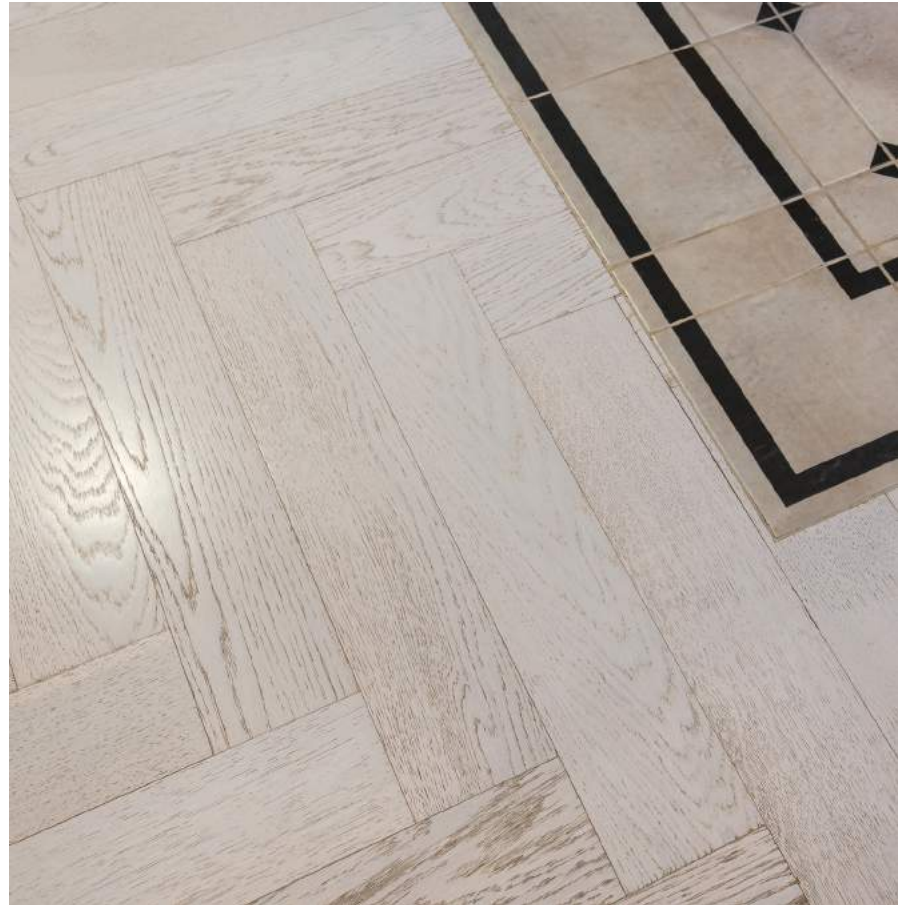

OCEAN AIR

Herringbone