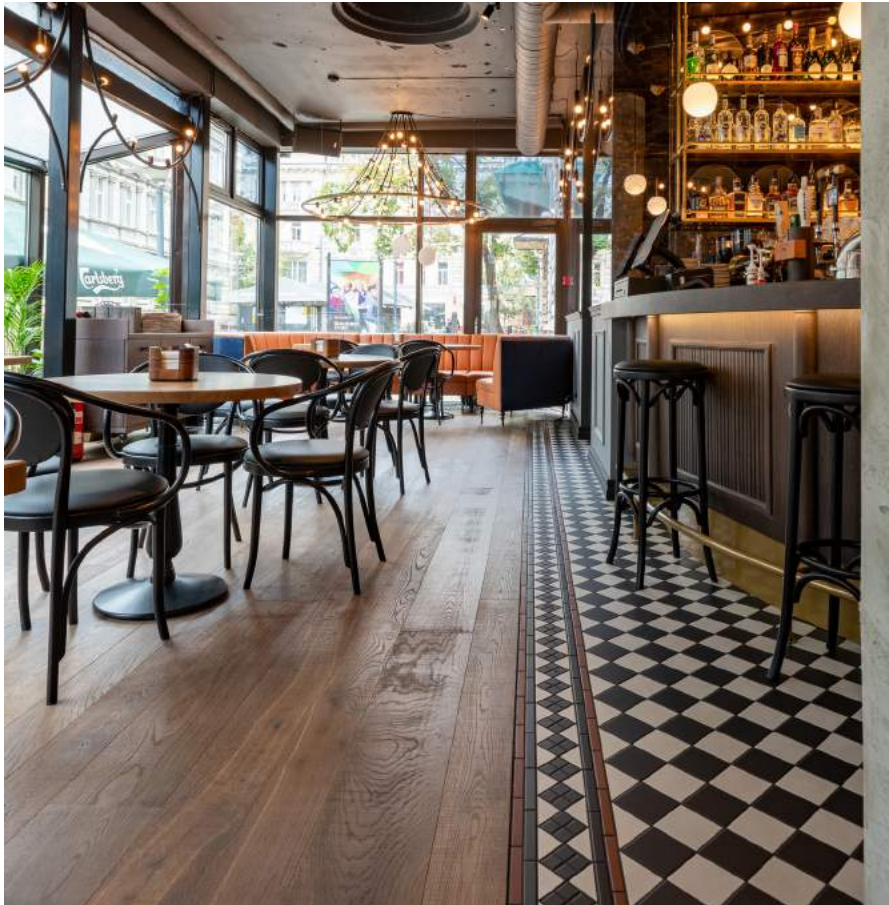

CUSTOM MADE

Cross-cut planks