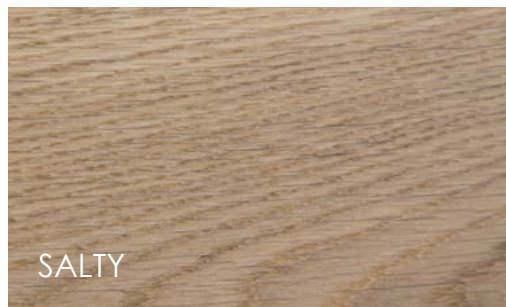

BASICA

**BASICA** COLLECTION

FREVINI STUDIO

HONEY

Smoked oak, brushed, lacquer finish

CREAM

Oak, brushed, lacquer finish

DEVON

Smoked oak, brushed, lacquer finish

LATTE

Oak, brushed, lacquer finish

SALTY

Smoked oak, sanded, lacquer finish

BROWNIE

Smoked oak, brushed, lacquer finish

DEEP CREEK