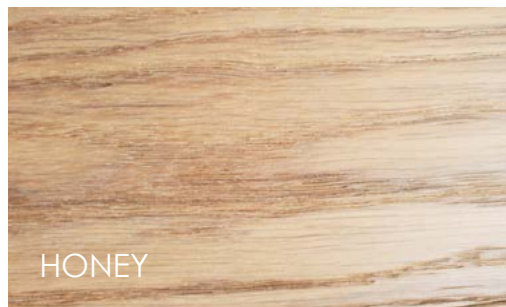

BASICA

**BASICA** COLLECTION

FREVINI STUDIO

HONEY

Smoked oak, brushed, lacquer finish

CREAM

Oak, brushed, lacquer finish

DEVON

Smoked oak, brushed, lacquer finish

LATTE

Oak, brushed, lacquer finish

SALTY

Smoked oak, sanded, lacquer finish

BROWNIE

Smoked oak, brushed, lacquer finish

DEEP CREEK

Smoked oak, sanded, lacquer finish

EVEREST

Smoked oak, sanded, lacquer finish

PEARL RIVER

Smoked oak, brushed, lacquer finish

FOSSIL

Smoked oak, brushed, lacquer finish

LAVA